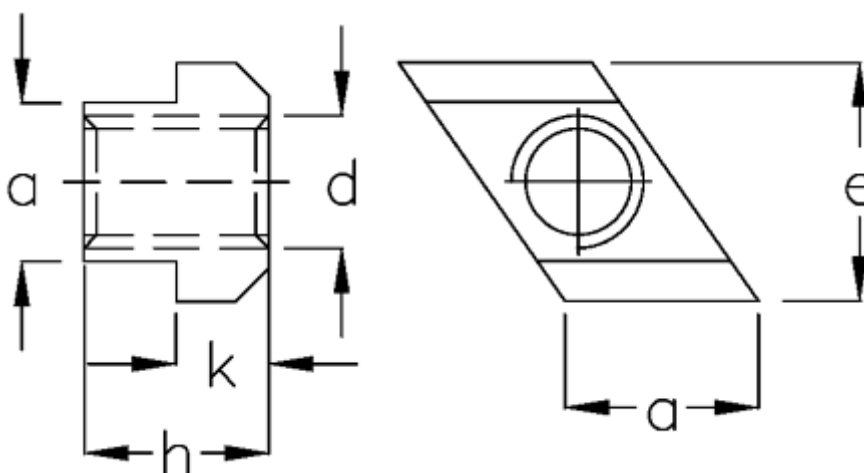

Data Sheet

Article number: 20800391

Description: Rhombus T-nut
GN 508.1-12-M10

Measures

a	= 12
d	= M10
e	= 18
H	= 14
K	= 7
T-slot width	= 12